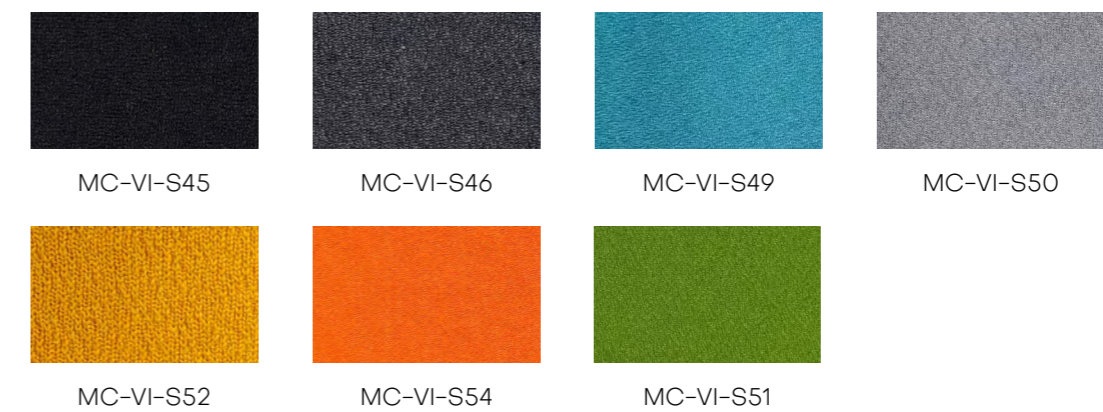

Office Tables
Modest series / Triangle series / Less series

TOP COLOR

Standard Colours

HARDWARE COLOR

Standard Colours

SEATING

Mesh Chair
Victory series / Gemini series

MESH COLOR

Nylon

SEAT COLOR

Standard Colours

MESH COLOR

100% Polyester

MC-AR-B01

MC-AR-B02

MC-AR-B05

Leaf series / Dream series / Any series / Abstract series

SUNDAY FABRIC COLOR

Standard Colours

VICO FABRIC COLOR

Standard Colours

ACOUSTIC PODS

Acoustic Pods
Tspace series

FABRIC COLOR

Standard Colours

AP-UC-BLUE

AP-UC-GREEN

AP-UC-GREY

AP-UC-LIGHT GREY

AP-UC-DARK GREY

AP-UC-PINK

AP-UC-PURPLE