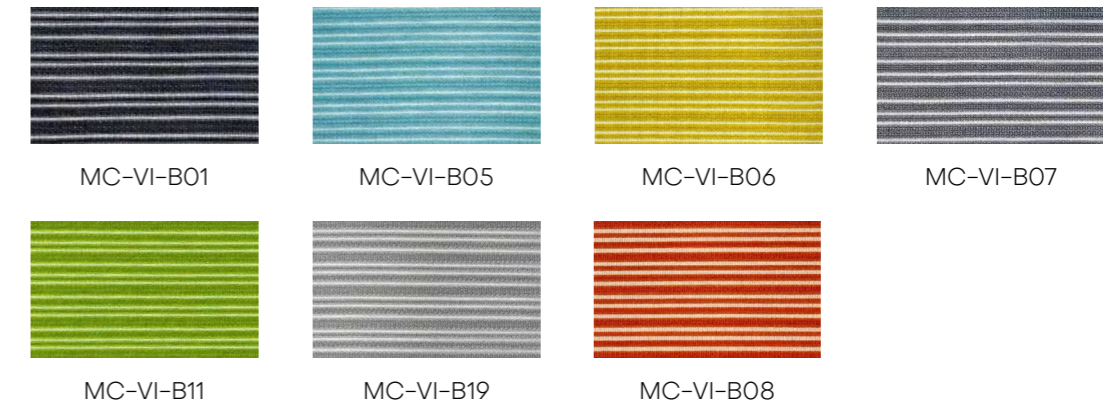

Office Tables
Modest series / Triangle series / Less series

TOP COLOR

Standard Colours

HARDWARE COLOR

Standard Colours

SEATING

Mesh Chair
Victory series / Gemini series

MESH COLOR

Nylon

SEAT COLOR

Standard Colours

MESH COLOR

100% Polyester

MC-AR-B01

MC-AR-B02

MC-AR-B05

Leaf series / Dream series / Any series / Abstract series

SUNDAY FABRIC COLOR

Standard Colours

VICO FABRIC COLOR

Standard Colours

ACOUSTIC PODS

Acoustic Pods
Tspace series

FABRIC COLOR

Standard Colours

AP-UC-BLUE

AP-UC-GREEN

AP-UC-GREY

AP-UC-LIGHT GREY

AP-UC-DARK GREY

AP-UC-PINK

AP-UC-PURPLE