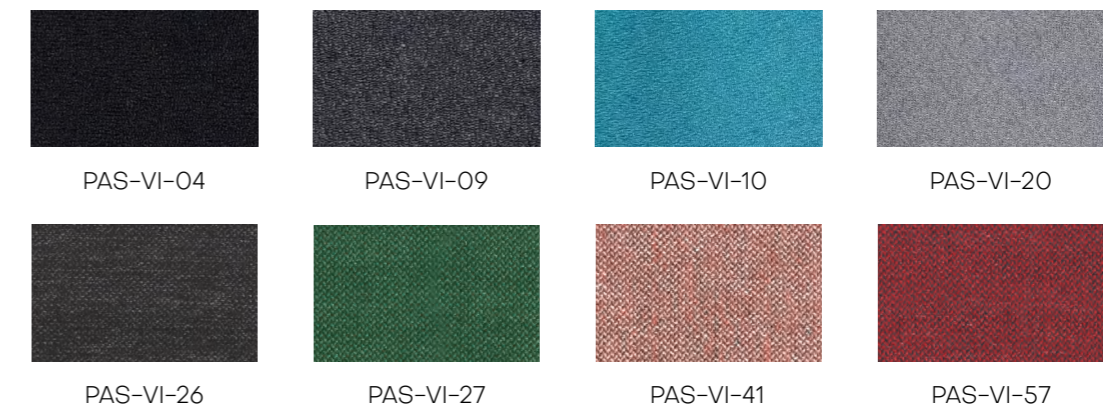

Leaf series / Dream series / Any series / Abstract series

SUNDAY FABRIC COLOR

Standard Colours

VICO FABRIC COLOR

Standard Colours

ACOUSTIC PODS

Acoustic Pods
Tspace series

FABRIC COLOR

Standard Colours

AP-UC-BLUE

AP-UC-GREEN

AP-UC-GREY

AP-UC-LIGHT GREY

AP-UC-DARK GREY

AP-UC-PINK

AP-UC-PURPLE