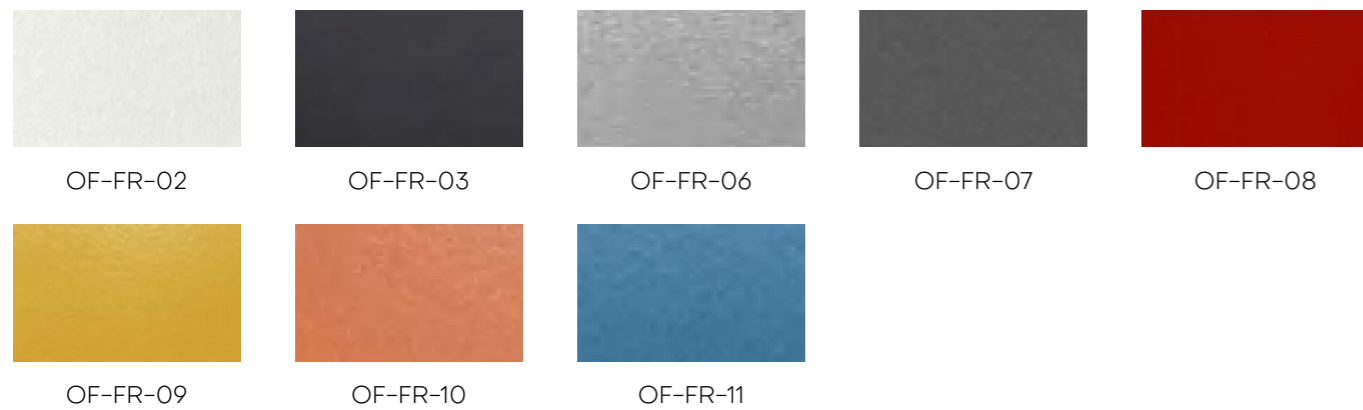

Office Tables
Modest series / Triangle series / Less series

TOP COLOR

Standard Colours

HARDWARE COLOR

Standard Colours

SEATING

Mesh Chair
Victory series / Gemini series

MESH COLOR

Nylon

SEAT COLOR

Standard Colours

MESH COLOR

100% Polyester

MC-AR-B01

MC-AR-B02

MC-AR-B05

Leaf series / Dream series / Any series / Abstract series

SUNDAY FABRIC COLOR

Standard Colours

VICO FABRIC COLOR

Standard Colours

ACOUSTIC PODS

Acoustic Pods
Tspace series

FABRIC COLOR

Standard Colours

AP-UC-BLUE

AP-UC-GREEN

AP-UC-GREY

AP-UC-LIGHT GREY

AP-UC-DARK GREY

AP-UC-PINK

AP-UC-PURPLE