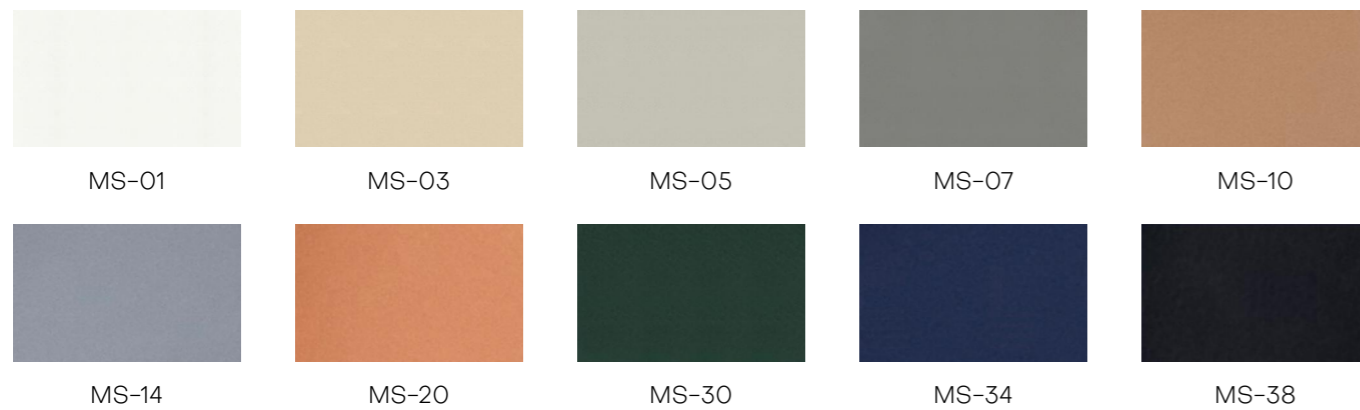

SEATING

Leather Chair

Parachute series / Fashion series / Beauty series /
Power series / Quilt series / Power series

PU COLOR

PU

SEATING

Office Sofa

Brief series / Concave series

PU COLOR

PU

SOFT SEATING

Public Area Products

Leaf series / Dream series / Any series / Abstract series

SUNDAY FABRIC COLOR

Standard Colours

VICO FABRIC COLOR

Standard Colours