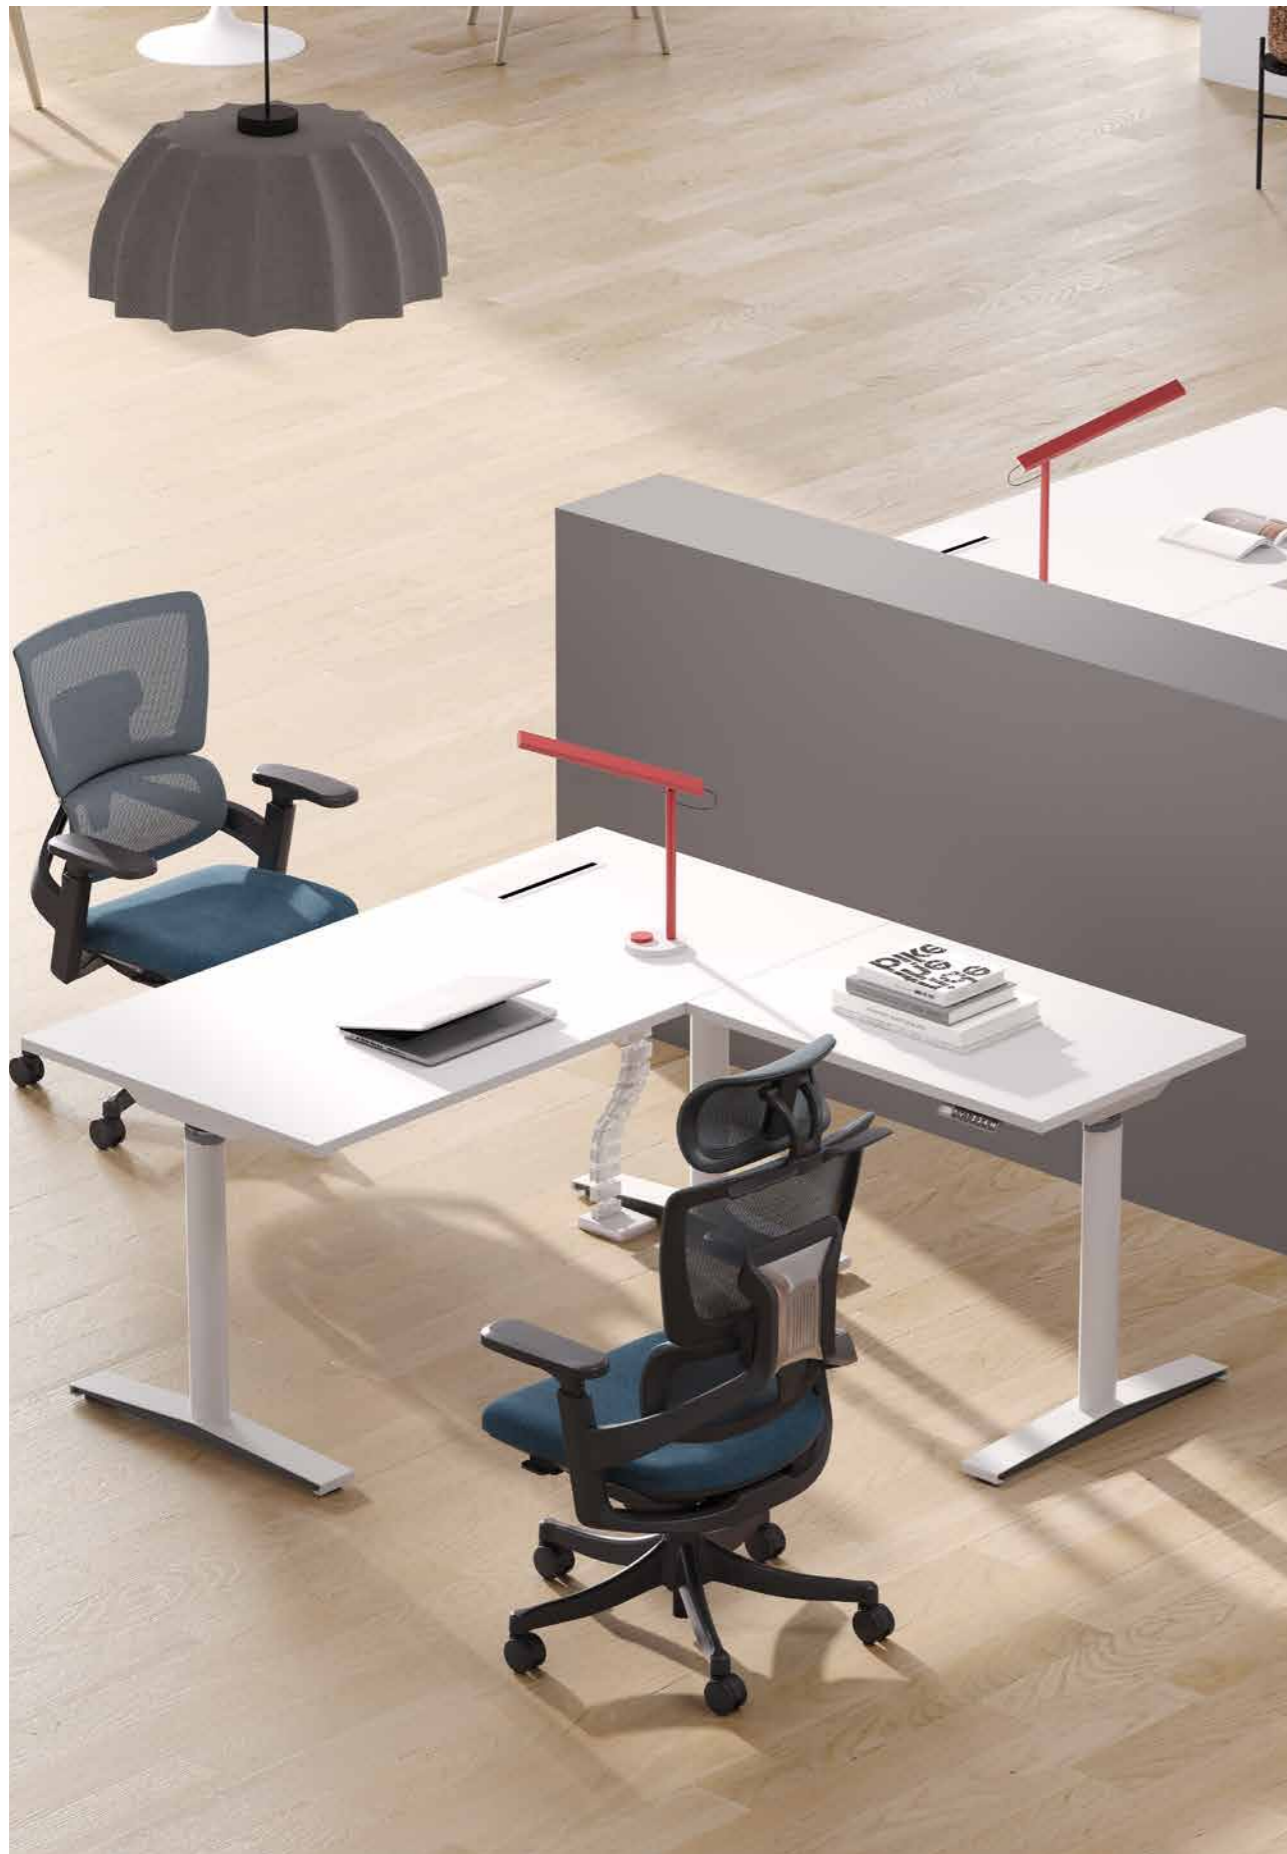

# Neat, Professional, And Modern Work Environment.

The desks and chairs are not only designed for simplicity and practicality but also complement the overall style of the office, creating a neat, professional, and modern work atmosphere.

## Practicality And Comfort.

The detail design of this modern office chair is exceptionally refined. The main body of the chair features a black mesh structure, which not only reduces the overall weight of the chair but also gives it a more modern and stylish appearance.

The white legs are designed to be simple and practical, composed of several vertical and horizontal metal rods that form a sturdy structure. At the top, there is a black knob that allows employees to adjust the desk height by rotating it to accommodate different seating preferences. This height adjustment feature is highly practical, enabling adjustments based not only on employee height but also on individual sitting habits, helping maintain good posture and reduce physical fatigue.