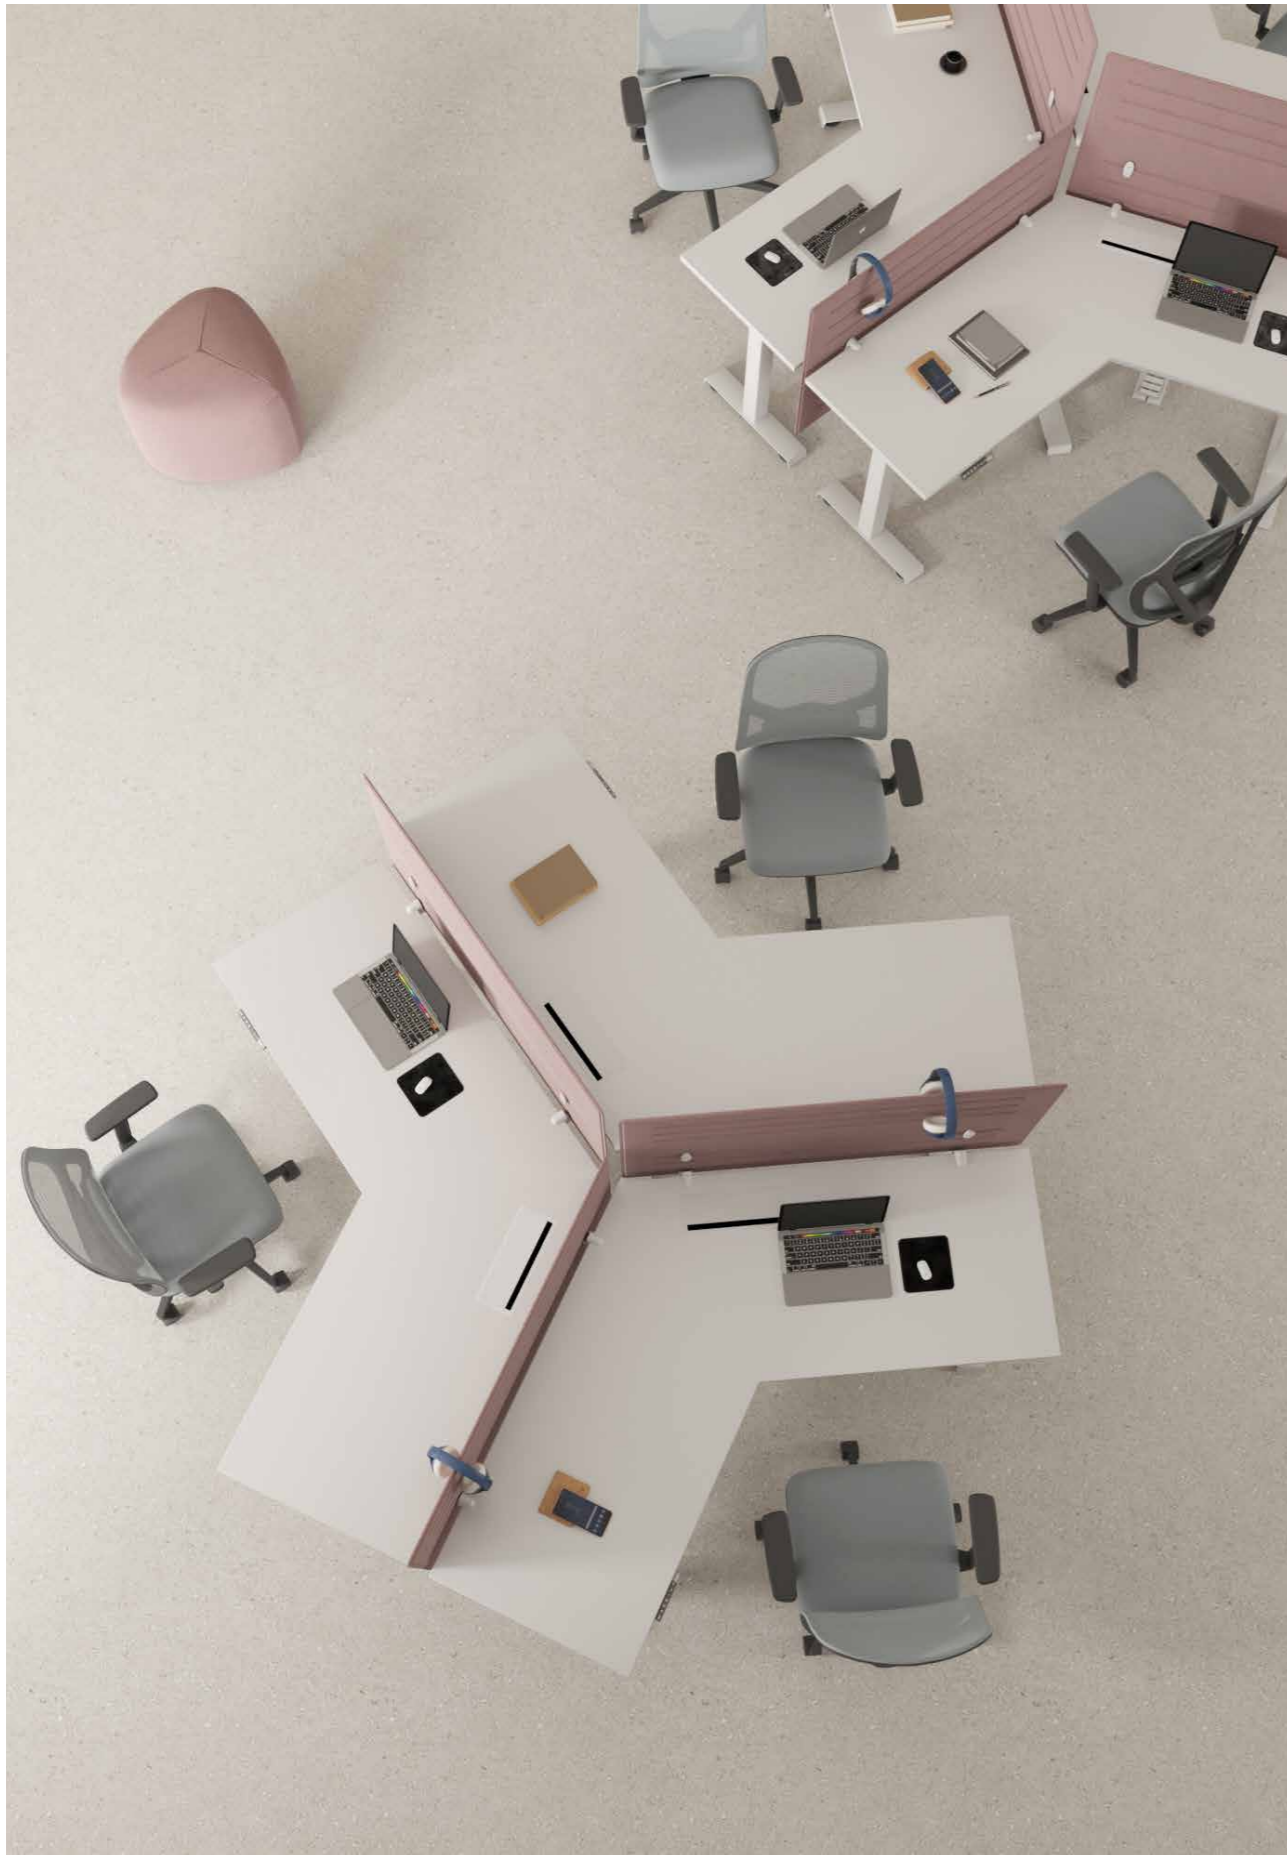

The design features a metal frame, with parts that contact the ground possibly equipped with anti-slip pads or adjustable feet to ensure stability and safety during use. The leg steel tubes are finely polished and treated to prevent rust, making them both attractive and durable.

The metal frame is designed to be both practical and aesthetically pleasing, primarily composed of robust steel tubes that have been finely processed to exhibit smooth and rust-resistant properties. These tubes are cleverly intertwined to create a solid structure, ensuring stability while adding a touch of modernity. The metal frame is designed with a comfortable curvature, allowing users to rest their elbows without discomfort or fatigue. Additionally, the ends of the armrest steel tubes have been carefully rounded to prevent sharp edges that could cause injury. The metal frame design is both safe and practical, meeting the demands of modern office environments while incorporating elements of contemporary design, creating a harmonious and unified overall scene.